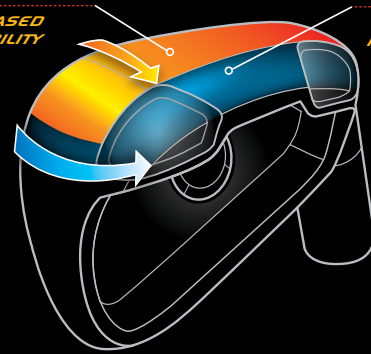

BURNER[®] PLUS
IRONS

BURNER[®] PLUS IRONS

BURNER DISTANCE PLUS MAXIMUM FORGIVENESS

LARGE FAST FACE
INCREASED BALL SPEED

ADVANCED PERIMETER WEIGHTING
EXTREMELY HIGH MOI

INVERTED CONE TECHNOLOGY
CONSISTENT DISTANCE ON MISHITS

BURNER PLUS

BURNER[®] PLUS IRONS

MULTI-FUNCTIONAL SOLE

MODERATE EFFECTIVE SOLE WIDTH
INCREASED PLAYABILITY

WIDE & BEVELED SOLE
LOW-DEEP CG FOR EASY LAUNCH

IRONS BALL FLIGHT

IRON TRAJECTORY BIAS

WARRANTY INFORMATION