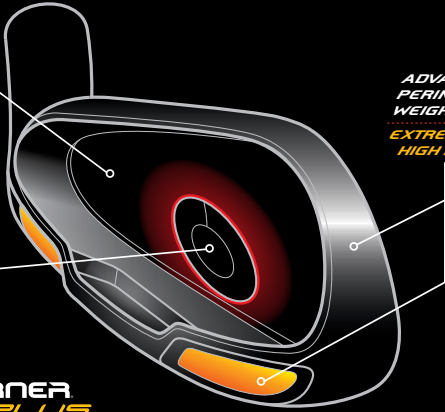

Graphite Shaft: Men's RE+AX SuperFast 60 (Silver, Red, Black, 60 grams, Parallel tip .370)

Graphite Shaft: Women's RE+AX SuperFast 50 (Silver, Blue, Green, 50 grams, Parallel tip .370)

Steel Shaft: Men's Burner 85 (Chrome, 85 grams, Parallel tip .370)

BURNER[®] PLUS
IRONS

BURNER[®] PLUS IRONS

BURNER DISTANCE PLUS MAXIMUM FORGIVENESS

LARGE FAST FACE
INCREASED BALL SPEED

ADVANCED PERIMETER WEIGHTING
EXTREMELY HIGH MOI

INVERTED CONE TECHNOLOGY
CONSISTENT DISTANCE ON MISHITS

BURNER PLUS

BURNER[®] PLUS IRONS

MULTI-FUNCTIONAL SOLE

MODERATE EFFECTIVE SOLE WIDTH
INCREASED PLAYABILITY

WIDE & BEVELED SOLE
LOW-DEEP CG FOR EASY LAUNCH

IRONS BALL FLIGHT

IRON TRAJECTORY BIAS

WARRANTY INFORMATION