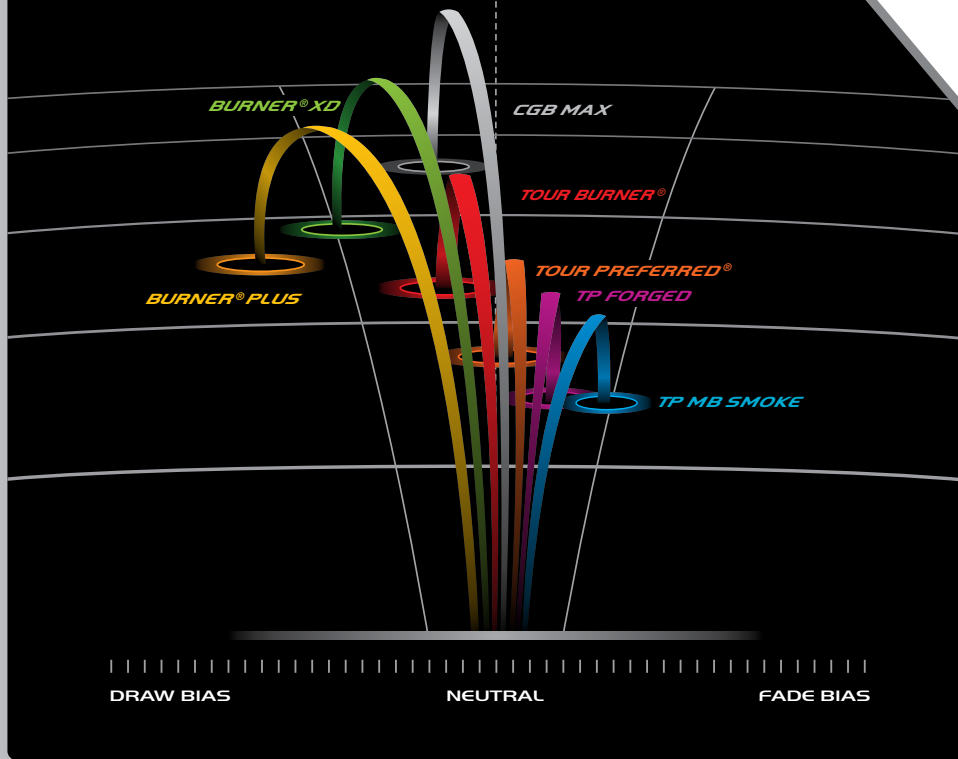

BURNER® PLUS IRONS SPECIFICATIONS

Iron	Left Handed	Loft	Lie	Offset	Graphite (M/W)	STD Flex	Graphite SW (M/W)	Steel	STD Flex	Steel SW	Grip
3	Yes	19°	61°	6.5 mm	39.5"	S,R	D2.5	39.25"	S,R	D2.5	TaylorMade 47g Arrow 2
4	Yes	22°	61.5°	6.1 mm	39"/38"	S,R,M,L	D2.5/C6.5	38.75"	S,R	D2.5	TaylorMade 47g Arrow 2
5	Yes	25°	62°	5.7 mm	38.5"/37.5"	S,R,M,L	D2.5/C6.5	38.25"	S,R	D2.5	TaylorMade 47g Arrow 2
6	Yes	28°	62.5°	5.3 mm	38"/37"	S,R,M,L	D2.5/C6.5	37.75"	S,R	D2.5	TaylorMade 47g Arrow 2
7	Yes	32°	63°	4.9 mm	37.5"/36.5"	S,R,M,L	D2.5/C6.5	37.25"	S,R	D2.5	TaylorMade 47g Arrow 2
8	Yes	36°	63.5°	4.5 mm	37"/36"	S,R,M,L	D2.5/C6.5	36.75"	S,R	D2.5	TaylorMade 47g Arrow 2
9	Yes	40°	64°	4.1 mm	36.5"/35.5"	S,R,M,L	D2.5/C6.5	36.25"	S,R	D2.5	TaylorMade 47g Arrow 2
PW	Yes	45°	64.5°	3.7 mm	36.25"/35.25"	S,R,M,L	D3.5/C7.5	36"	S,R	D3.5	TaylorMade 47g Arrow 2
AW	Yes	50°	64.5°	3.7 mm	36.25"/35.25"	S,R,M,L	D3.5/C7.5	36"	S,R	D3.5	TaylorMade 47g Arrow 2
SW	Yes	55°	64.5°	1.5 mm	36"/35"	S,R,M,L	D5/C9	35.75"	S,R	D5	TaylorMade 47g Arrow 2
LW	No	60°	64.5°	1.5 mm	35.75"	S,R,M	D6	35.5"	S,R	D6	TaylorMade 47g Arrow 2

Graphite Shaft: Men's RE+AX SuperFast 60 (Silver, Red, Black, 60 grams, Parallel tip .370)

Graphite Shaft: Women's RE+AX SuperFast 50 (Silver, Blue, Green, 50 grams, Parallel tip .370)

Steel Shaft: Men's Burner 85 (Chrome, 85 grams, Parallel tip .370)

BURNER[®] PLUS
IRONS

BURNER[®] PLUS IRONS

BURNER DISTANCE PLUS MAXIMUM FORGIVENESS

LARGE FAST FACE
INCREASED BALL SPEED

ADVANCED PERIMETER WEIGHTING
EXTREMELY HIGH MOI

INVERTED CONE TECHNOLOGY
CONSISTENT DISTANCE ON MISHITS

BURNER PLUS

BURNER[®] PLUS IRONS

MULTI-FUNCTIONAL SOLE

MODERATE EFFECTIVE SOLE WIDTH
INCREASED PLAYABILITY

WIDE & BEVELED SOLE
LOW-DEEP CG FOR EASY LAUNCH

IRONS BALL FLIGHT

IRON TRAJECTORY BIAS

WARRANTY INFORMATION