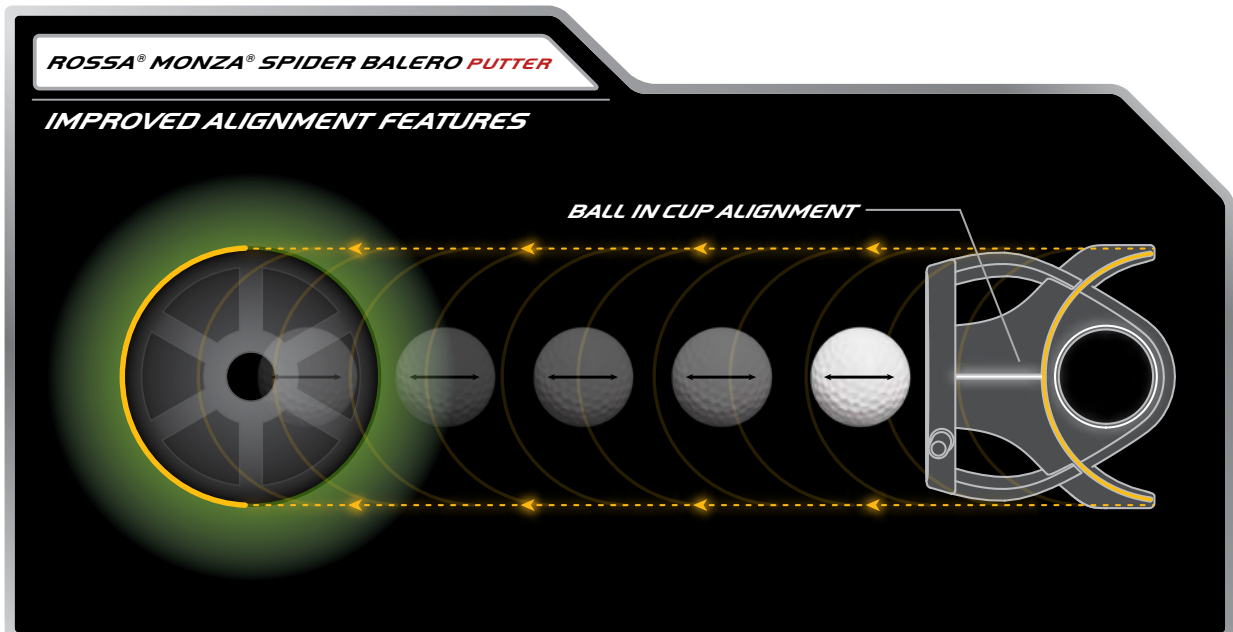

BALL-IN-CUP ALIGNMENT PROVIDES A VISUAL PATH TO THE BACK OF THE CUP

WARRANTY INFORMATION

Damage that results from the failure to follow the instructions in the user's manual is not covered under the Limited Consumer Warranty. Visit taylormadegolf.com or see your retailer for a copy of the Limited Consumer Warranty which contains specific limitations.