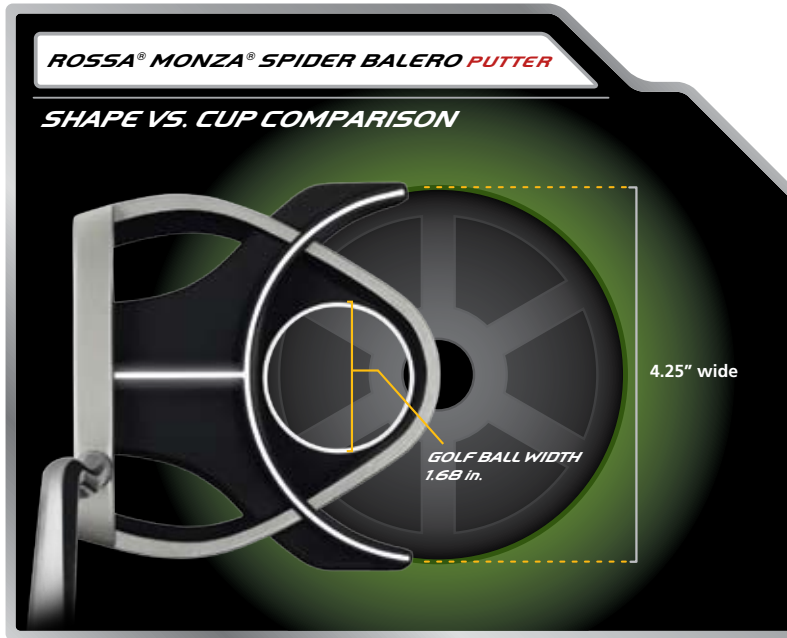

LINE IS THE ACTUAL SIZE OF THE CUP