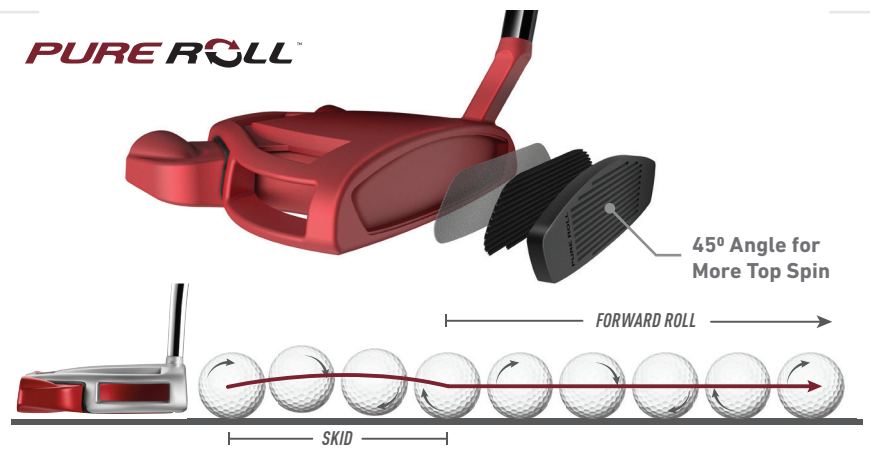

SPIDER TOUR PLATINUM
DOUBLE BEND

MORE STABILITY. MORE TOPSPIN. MORE WINS.

PURE ROLL™

► **Tour-Proven Performance**

- Modern mallet putters designed with Multi materials for high MOI, Stability and Better Pure Roll.
- Lightweight 6061 aluminum core paired with Heavy 304 Stainless Steel Frame for high MOI to ensure that the face stays square to the path.
- Vibration damping PU foam embedded between the body and frame for enhanced sound and feel.
- Spider features a unique "SQUARE" shape for better alignment.
- Tour Chrome body with Red lightweight core

► **New for 2018**

- Tour Inspired Firmer Surlyn Pure Roll™ Insert for Increased forward Roll and distance control.
- SuperStroke GTR 1.0 Grip

MODEL	TAYLORMADE HOSEL	HAND	SIGHTLINE	TOE HANG	OFFSET	LENGTH	HEAD WEIGHT	LOFT	LIE	PUREROLL INSERT	INSERT FEEL	PRICE	
TOUR PLATINUM	DOUBLE BEND	#7	RH/LH	YES	FACE BALANCED	HALF SHAFT	33", 34", 35"	350g	3°	70°	FIRM SURLYN	MODERATE 66D	\$219