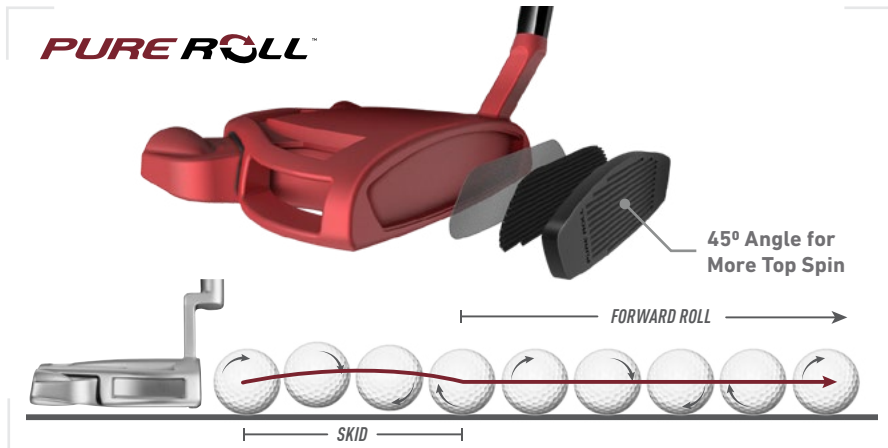

SPIDER TOUR DIAMOND SILVER
DOUBLE BEND

SPIDER TOUR DIAMOND SILVER
SMALL SLANT

MORE STABILITY. MORE TOPSPIN. MORE WINS.

► **Tour-Proven Performance**

- Modern mallet putters designed with Multi materials for high MOI, Stability and Better Pure Roll.
- Lightweight 6061 aluminum core paired with Heavy 304 Stainless Steel Frame for high MOI to ensure that the face stays square to the path.
- Pure Roll™ Insert for Increased forward Roll and distance control.
- Vibration damping PU foam embedded between the body and frame for enhanced sound and feel.
- Spider features a unique "SQUARE" shape for better alignment.
- Movable Weight Technology to match the desired head weight.

► **New for 2018**

- SuperStroke GTR 1.0 Grip
- Black Finish Steel Shaft

	MODEL	TAYLORMADE HOSEL	HAND	SIGHTLINE	TOE HANG	OFFSET	LENGTH	HEAD WEIGHT	LOFT	LIE	PUREROLL INSERT	INSERT FEEL	PRICE
TOUR DIAMOND SILVER	"L" NECK	#1	RH/LH	YES	21°	FULL SHAFT	33", 34", 35"	355g	3°	70°	SURLYN	SOFT 64D	\$299
	DOUBLE BEND	#7	RH/LH	YES	FACE BALANCED	HALF SHAFT	33", 34", 35"	355g	3°	70°	IONOMER	SOFT 64D	\$299