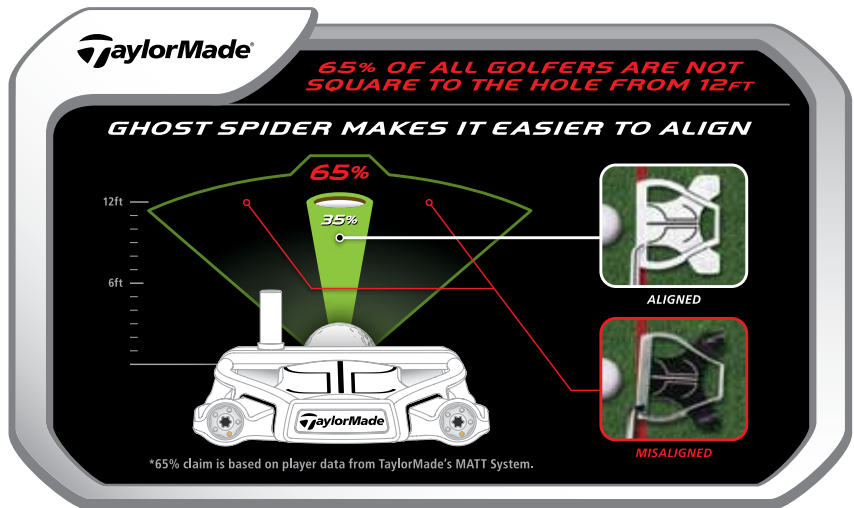

GHØST Spider

TAYLORMADE SPIDER IS BACK WITH A VENGEANCE

GHOST SPIDER

- > White head contrasts with turf to make aiming dramatically easier to square the clubface
- > White finish eliminates glare and "hot spots"
- > Black, easy-to-see "basketball court" alignment lines make it easy to aim
- > PURE ROLL technology promotes forwardspin for smooth roll
- > New Surlyn face insert delivers soft sound and feel
- > Two 4-gram movable weights contribute to highest MOI of any TaylorMade putter

"The Ghost Spider I'm using has given me a whole new level of confidence. The white color makes it so easy to aim and the shape makes it so stable. I've never had this much control or made so many putts."

JASON DAY
PGA TOUR PROFESSIONAL

GRIP:

Ghost Spider Winn Grip - 58g
Ghost Spider Winn Belly Grip - 132g

INSERT:

PURE ROLL

MODEL	HAND	TYPE	MATERIAL	OFFSET	LENGTH	HEAD WEIGHT	SHAFT	MWT	LOFT	LIE
GHØST SPIDER	R/L	High MOI Mallet	Multi-Material	1/2 Shaft	33, 34, 35	360g	Single Bend	Yes	2.5°	70°
GHØST SPIDER CENTER	R/L	High MOI Mallet	Multi-Material	No Offset	33, 34, 35	360g	Straight	Yes	2.5°	70°
GHØST SPIDER BELLY	R	High MOI Mallet	Multi-Material	1/2 Shaft	Custom 41, 43	380g	Single Bend	Yes	2.5°	70°