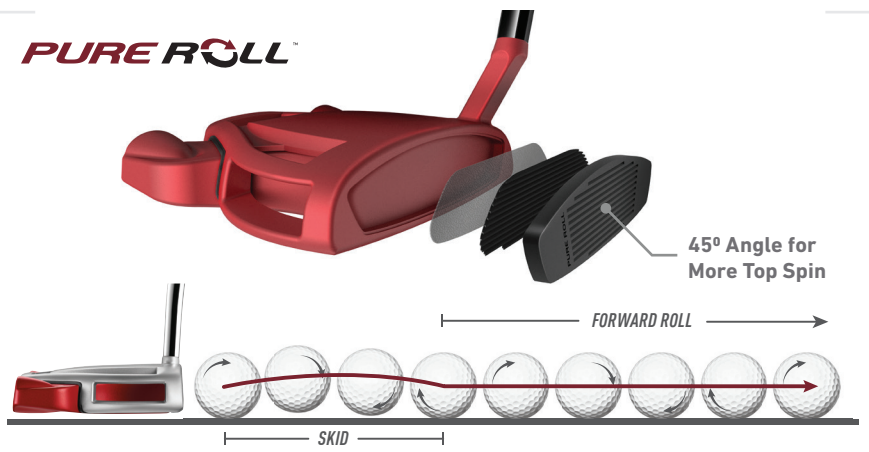

SPIDER TOUR PLATINUM
DOUBLE BEND

MORE STABILITY. MORE TOPSPIN. MORE WINS.

PURE ROLL™

► **Tour-Proven Performance**

- Modern mallet putters designed with Multi materials for high MOI, Stability and Better Pure Roll.
- Lightweight 6061 aluminum core paired with Heavy 304 Stainless Steel Frame for high MOI to ensure that the face stays square to the path.
- Vibration damping PU foam embedded between the body and frame for enhanced sound and feel.
- Spider features a unique "SQUARE" shape for better alignment.
- Tour Chrome body with Red lightweight core

► **New for 2018**

- Tour Inspired Firmer Surlyn Pure Roll™ Insert for Increased forward Roll and distance control.
- SuperStroke GTR 1.0 Grip

MODEL	TAYLORMADE HOSEL	HAND	SIGHTLINE	TOE HANG	OFFSET	LENGTH	HEAD WEIGHT	LOFT	LIE	PUREROLL INSERT	INSERT FEEL	PRICE	
TOUR PLATINUM	DOUBLE BEND	#7	RH/LH	YES	FACE BALANCED	HALF SHAFT	33", 34", 35"	350g	3°	70°	FIRM SURLYN	MODERATE 66D	\$219