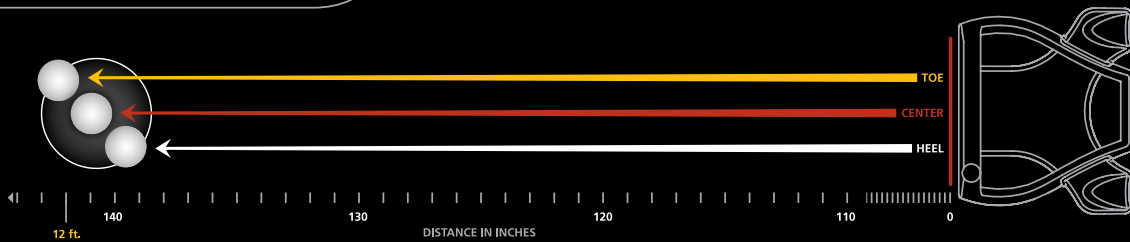

Rossa | MORE STABILITY = CONSISTENT DISTANCE

ROSSA® MONZA® SPIDER PUTTER