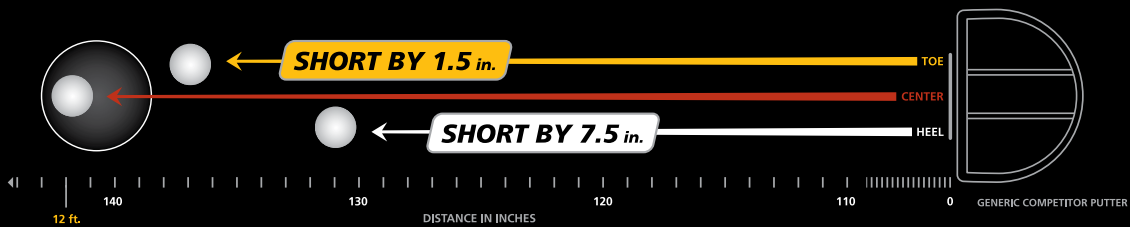

COMPETITOR PUTTER

WARRANTY INFORMATION

Damage that results from the failure to follow the instructions in the user's manual is not covered under the Limited Consumer Warranty. Visit taylormadegolf.com or see your retailer for a copy of the Limited Consumer Warranty which contains specific limitations.