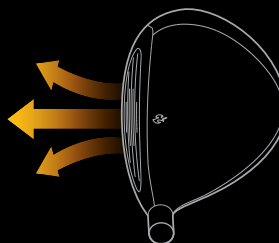

MORE WORKABLE