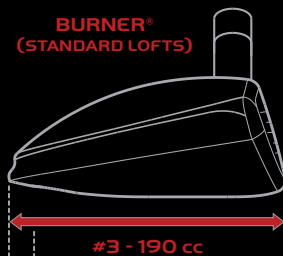

BURNER® FAIRWAY STOCK SHAFTS SPECIFICATIONS

Shaft	Flex	Shaft Torque	Tip Size	Butt Diameter	Shaft Weight	Grip	Grip Weight
RE•AX® 70 FW	X	3.6"	.350"	.600"	70 g	TV Lite 60	44 g
	S	3.6"	.350"	.600"	70 g	TV Lite 60	44 g
	R	3.7"	.350"	.600"	70 g	TV Lite 60	44 g
RE•AX® SF 49 FW	S	4.6"	.350"	.620"	49 g	Arrow 2	44 g
	R	4.6"	.350"	.620"	49 g	Arrow 2	44 g
	M	4.7"	.350"	.620"	49 g	Arrow 2	44 g
	L	4.6"	.350"	.600"	49 g	Winn	40 g - (D0 Swingweight)

TAYLORMADE[®] BURNER[®]
FAIRWAY WOODS - CG TECHNOLOGY

BURNER[®]
FAIRWAY WOODS

35% LOWER CENTER OF GRAVITY
THAN 2007 BURNER FAIRWAY WOODS

BURNER[®] FAIRWAY - SHAPE COMPARISON

BURNER[®]
(STANDARD LOFTS)

MORE FORGIVING