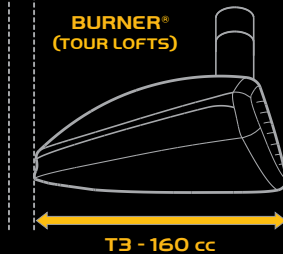

BURNER®
(TOUR LOFTS)