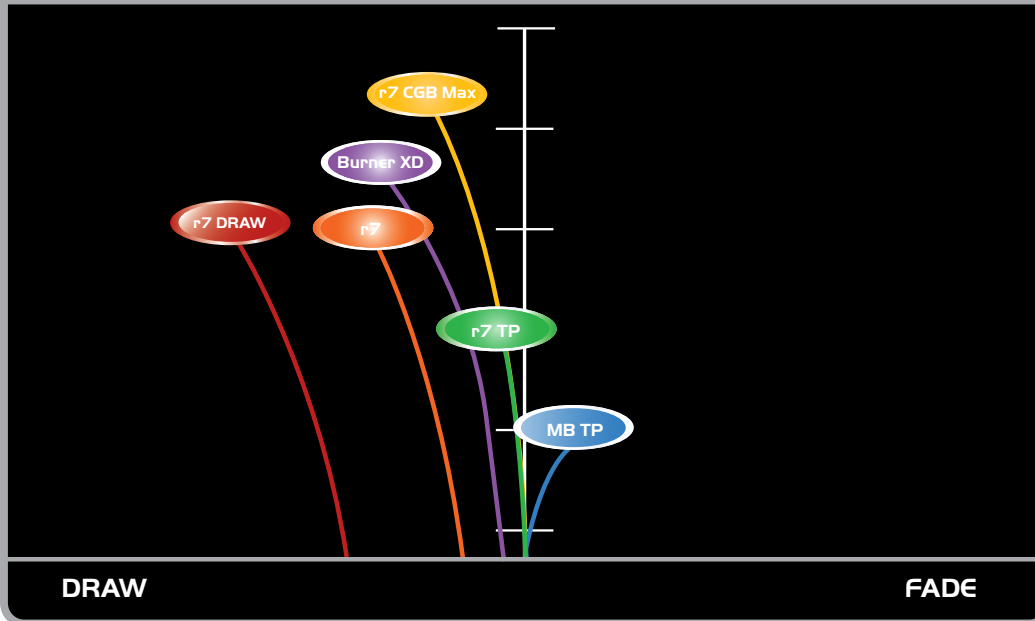

DISTANCE AND DIRECTION

r7® CGB MAX IRONS SPECIFICATIONS

Iron	Loft	Lie	Offset	Graphite (M/W)	STD Flex	Graphite S/W (M/W)	Steel	STD Flex	S/W	Grip
3	19°	61°	6.0 mm	39.00"	S,R,M	D0	38.75"	S,R	D0	TaylorMade CGB Arrow Reminder
4	21°	61.5°	5.7 mm	38.50" / 37.50"	S,R,M,L	D0 / C4.5	38.25"	S,R	D0	TaylorMade CGB Arrow Reminder
5	23°	62°	5.3 mm	38.00" / 37.00"	S,R,M,L	D0 / C4.5	37.75"	S,R	D0	TaylorMade CGB Arrow Reminder
6	26°	62.5°	5.0 mm	37.50" / 36.50"	S,R,M,L	D0 / C4.5	37.25"	S,R	D0	TaylorMade CGB Arrow Reminder
7	30°	63°	4.7 mm	37.00" / 36.00"	S,R,M,L	D0 / C4.5	36.75"	S,R	D0	TaylorMade CGB Arrow Reminder
8	34°	63.5°	4.3 mm	36.50" / 35.50"	S,R,M,L	D0 / C4.5	36.25"	S,R	D0	TaylorMade CGB Arrow Reminder
9	39°	64°	4.0 mm	36.00" / 35.00"	S,R,M,L	D0 / C4.5	35.75"	S,R	D0	TaylorMade CGB Arrow Reminder
PW	44°	64.5°	3.7 mm	35.75" / 34.75"	S,R,M,L	D0 / C4.5	35.50"	S,R	D0	TaylorMade CGB Arrow Reminder
AW	49°	64.5°	3.7 mm	35.75" / 34.75"	S,R,M,L	D0 / C4.5	35.50"	S,R	D0	TaylorMade CGB Arrow Reminder
SW	54°	64.5°	1.0 mm	35.50" / 34.50"	S,R,M,L	D2 / C6.5	35.25"	S,R	D2	TaylorMade CGB Arrow Reminder
LW*	59°	64.5°	1.0 mm	35.25"	S,R,M	D3	35.00"	S,R	D3	TaylorMade CGB Arrow Reminder

*Right hand men's only
Graphite shaft: Men's TaylorMade RE+AX Superfast 55 (55 grams, Parallel Tip .370")
Women's TaylorMade RE+AX Superfast 45 (45 grams, Parallel Tip .370")
Steel Shaft: TaylorMade RE+AX SuperFast Black Steel 90 (90 grams Parallel Tip .370")

WARRANTY INFORMATION

Damage that results from the failure to follow the instructions in the user's manual is not covered under the Limited Consumer Warranty. Visit taylormadegolf.com or see your retailer for a copy of the Limited Consumer Warranty which contains specific limitations.