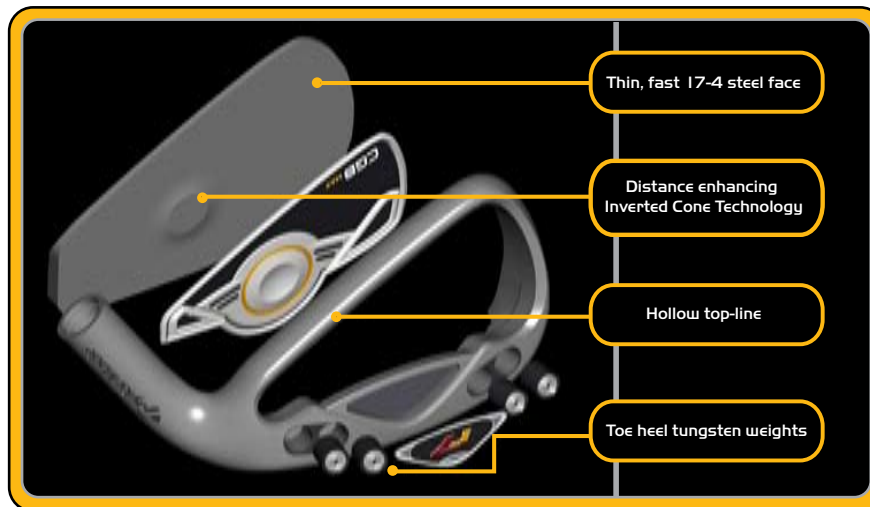

DISTANCE AND DIRECTION

r7® CGB MAX IRONS SPECIFICATIONS

Iron	Loft	Lie	Offset	Graphite (M/W)	STD Flex	Graphite S/W (M/W)	Steel	STD Flex	S/W	Grip
3	19°	61°	6.0 mm	39.00"	S,R,M	D0	38.75"	S,R	D0	TaylorMade CGB Arrow Reminder
4	21°	61.5°	5.7 mm	38.50" / 37.50"	S,R,M,L	D0 / C4.5	38.25"	S,R	D0	TaylorMade CGB Arrow Reminder
5	23°	62°	5.3 mm	38.00" / 37.00"	S,R,M,L	D0 / C4.5	37.75"	S,R	D0	TaylorMade CGB Arrow Reminder
6	26°	62.5°	5.0 mm	37.50" / 36.50"	S,R,M,L	D0 / C4.5	37.25"	S,R	D0	TaylorMade CGB Arrow Reminder
7	30°	63°	4.7 mm	37.00" / 36.00"	S,R,M,L	D0 / C4.5	36.75"	S,R	D0	TaylorMade CGB Arrow Reminder
8	34°	63.5°	4.3 mm	36.50" / 35.50"	S,R,M,L	D0 / C4.5	36.25"	S,R	D0	TaylorMade CGB Arrow Reminder
9	39°	64°	4.0 mm	36.00" / 35.00"	S,R,M,L	D0 / C4.5	35.75"	S,R	D0	TaylorMade CGB Arrow Reminder
PW	44°	64.5°	3.7 mm	35.75" / 34.75"	S,R,M,L	D0 / C4.5	35.50"	S,R	D0	TaylorMade CGB Arrow Reminder
AW	49°	64.5°	3.7 mm	35.75" / 34.75"	S,R,M,L	D0 / C4.5	35.50"	S,R	D0	TaylorMade CGB Arrow Reminder
SW	54°	64.5°	1.0 mm	35.50" / 34.50"	S,R,M,L	D2 / C6.5	35.25"	S,R	D2	TaylorMade CGB Arrow Reminder
LW*	59°	64.5°	1.0 mm	35.25"	S,R,M	D3	35.00"	S,R	D3	TaylorMade CGB Arrow Reminder

*Right hand men's only
Graphite shaft: Men's TaylorMade RE+AX Superfast 55 (55 grams, Parallel Tip .370")
Women's TaylorMade RE+AX Superfast 45 (45 grams, Parallel Tip .370")
Steel Shaft: TaylorMade RE+AX SuperFast Black Steel 90 (90 grams Parallel Tip .370")

WARRANTY INFORMATION

Damage that results from the failure to follow the instructions in the user's manual is not covered under the Limited Consumer Warranty. Visit taylormadegolf.com or see your retailer for a copy of the Limited Consumer Warranty which contains specific limitations.