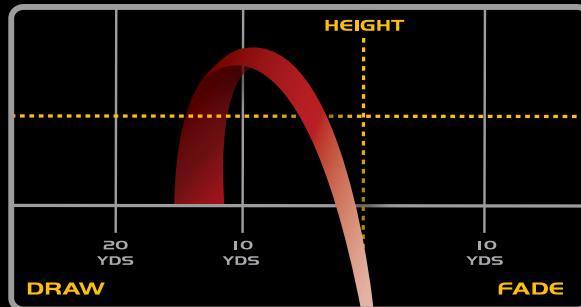

BURNER® RESCUE CLUB

LOW TRAJECTORY