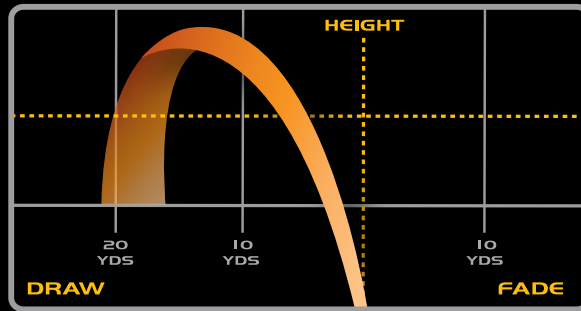

TAYLORMADE® RESCUE CLUB TRAJECTORIES

HIGH TRAJECTORY

r7® CGB MAX

MID - HIGH TRAJECTORY