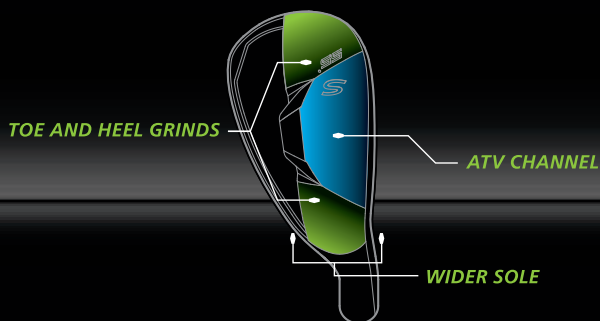

## ATV sole in Attack, Sand and Lob Wedges

"Rocketballz wedges incorporate our new ATV sole, making them easy to use from almost everywhere."

**BRET WAHL**  
TAYLORMADE SENIOR DIRECTOR  
IRON, WEDGE AND PUTTER R&D

- > New ATV (All-Terrain Versatility) Sole lets you play all critical shots with one wedge: chip, pitch, flop, explosion from sand, out of the rough, off a tight lie
- > Bounce angle changes depending on how the head and face are positioned
- > Re-engineered face with new "Toe-Bar" controls face-flexion to direct shots straighter
- > New vibration and sound control system promotes satisfying feel and sound