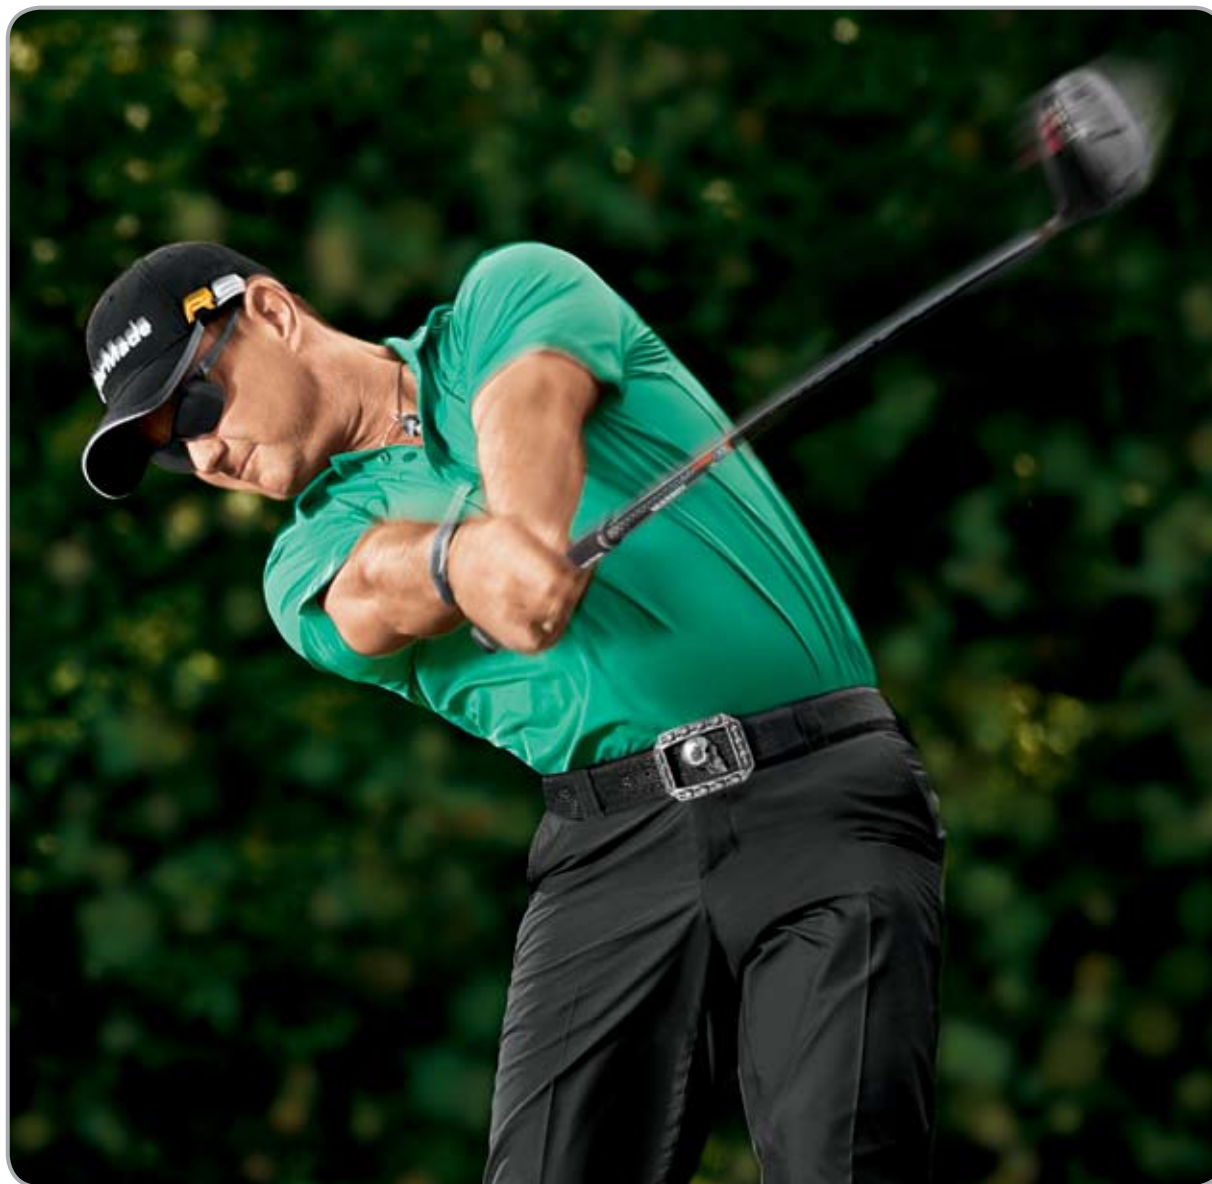

BURNER® SUPERFAST TP DRIVER

MORE SPEED AND POWER IN A TOUR-PROVEN HEAD

| FEATURES | BENEFITS |
|--|---|
| Slightly open clubface alignment | Pleasing to the skilled player's eye |
| Aerodynamic crown shape reduces drag | Promotes more ball speed for more distance |
| Dual Crown technology | Precision-placed CG for distance-enhancing high launch angle and low spin |
| Matrix HD6 shaft (X, S flex), Matrix XCON 5 (R flex) | Promotes piercing, tour-like ball flight and stable feel |
| Black IP sole and premium crown graphics | Tour-inspired cosmetics |

BURNER® SUPERFAST TP DRIVER

BURNER SUPERFAST TP ON TOUR

Burner SuperFast TP's fast shape and large, powerful clubhead made it immediately popular on the PGA Tour. Players who have used it include Retief Goosen, Rory Sabbatini, Dustin Johnson, Y.E. Yang, Justin Rose, Vaughn Taylor, Jason Day and Matt Bettencourt.