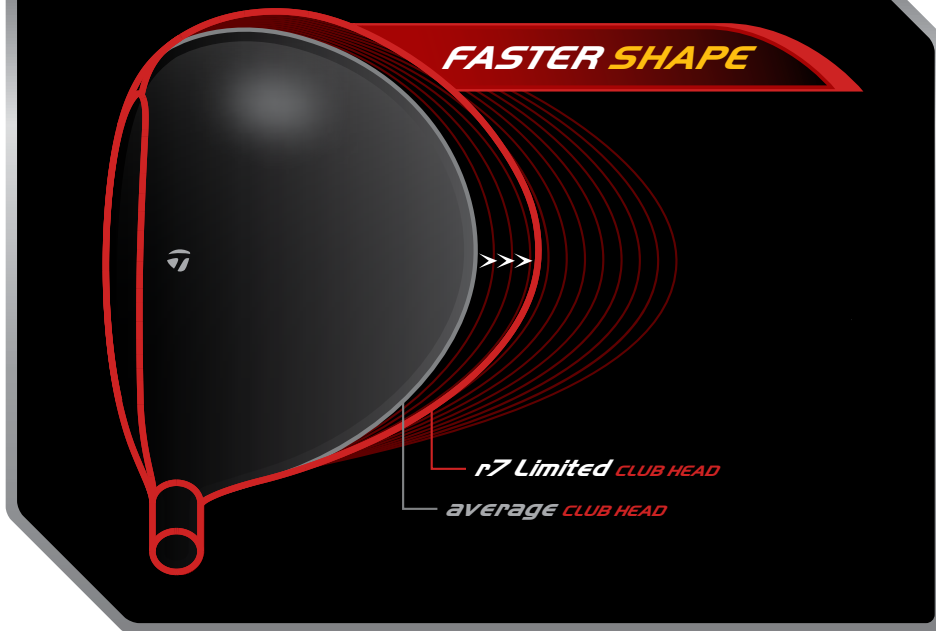

r7® Limited - ADDRESS SHAPE

FASTER CLUB HEAD APPEARANCE AT ADDRESS