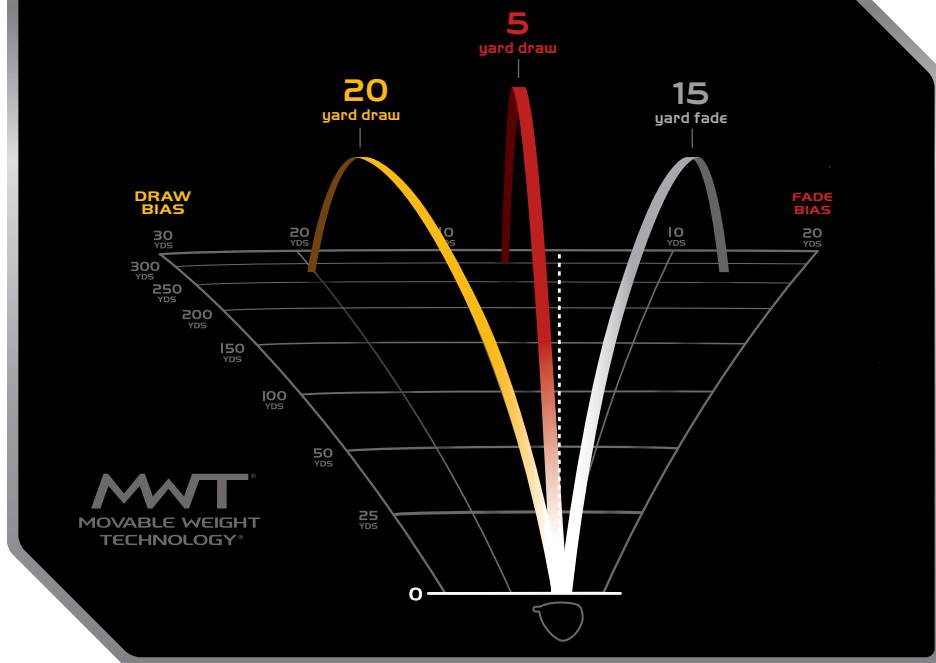

TaylorMade's Best Movable-Weight Driver Ever

FEATURE	ADVANTAGE	BENEFIT
Movable Weight Technology™ with three weights	Up to 35 yards of right-to-left adjustability	Promotes longer and straighter drives
Fast and powerful head shape	Permits deeper and lower CG location	Promotes better launch conditions for increased distance
Inverted Cone Technology	Fast ball speed from a larger portion of the face	Long distance on off-center hits
55 / 65 / 75 - gram .335" tip TP shafts	Engineered for tour-caliber control	Exceptional consistency at higher swing speeds

r7® LIMITED TP SHAFT SPECIFICATIONS

Shaft	Flex	Shaft Torque	Tip Size	Butt Diameter	Shaft Weight	Grip	Grip Weight
MATRIX XCON 5	X	4.5°	.335"	.600"	59 g	TV Lite 58	44 g
	S	4.5°	.335"	.600"	56 g	TV Lite 58	44 g
	R	4.5°	.335"	.600"	54 g	TV Lite 58	44 g
Diamana White 65	X	3.1°	.350"	.600"	67 g	TV Lite 58	44 g
	S	3.1°	.350"	.600"	65 g	TV Lite 58	44 g
	R	3.1°	.350"	.600"	64 g	TV Lite 58	44 g
Fujikura Rombax 75	X	2.5°	.335"	.610"	75 g	TV Lite 58	44 g
	S	2.5°	.335"	.610"	74 g	TV Lite 58	44 g
	R	2.5°	.335"	.610"	73 g	TV Lite 58	44 g

r7[®] Limited - ADDRESS SHAPE

FASTER CLUB HEAD APPEARANCE AT ADDRESS

r7[®] Limited TRAJECTORY

35 YARDS OF LEFT TO RIGHT ADJUSTABILITY

WARRANTY INFORMATION

Damage that results from the failure to follow the instructions in the user's manual is not covered under the Limited Consumer Warranty. Visit taylormadegolf.com or see your retailer for a copy of the Limited Consumer Warranty which contains specific limitations.