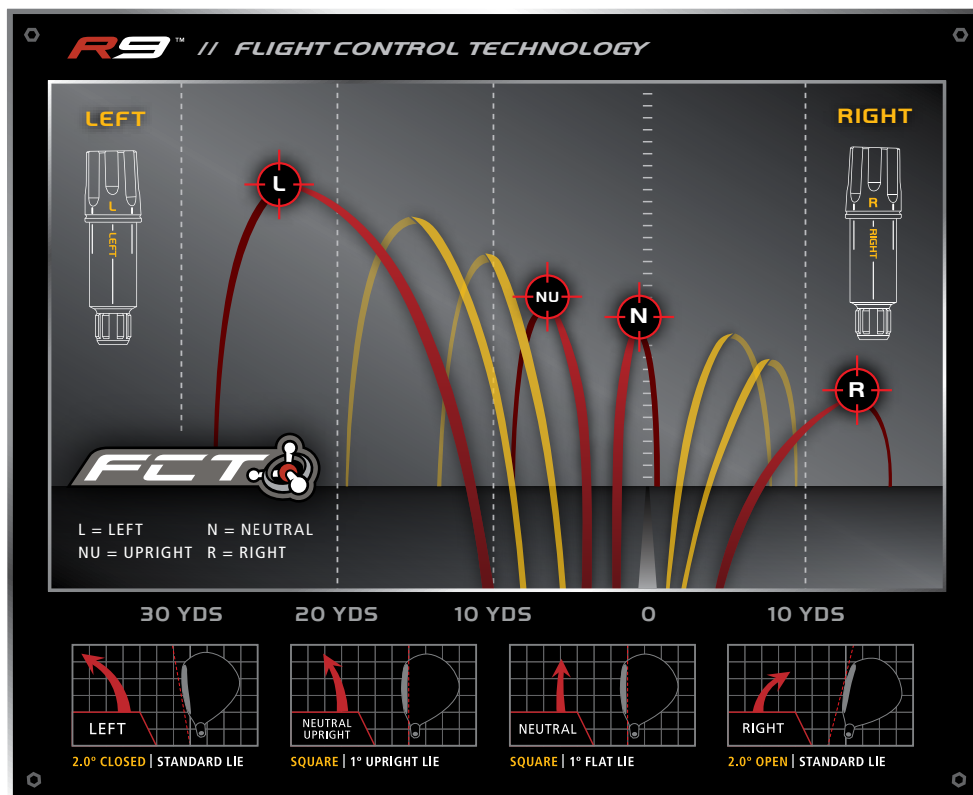

WARRANTY INFORMATION

Damage that results from the failure to follow the instructions in the user's manual is not covered under the Limited Consumer Warranty. Visit taylormadegolf.com or see your retailer for a copy of the Limited Consumer Warranty which contains specific limitations.