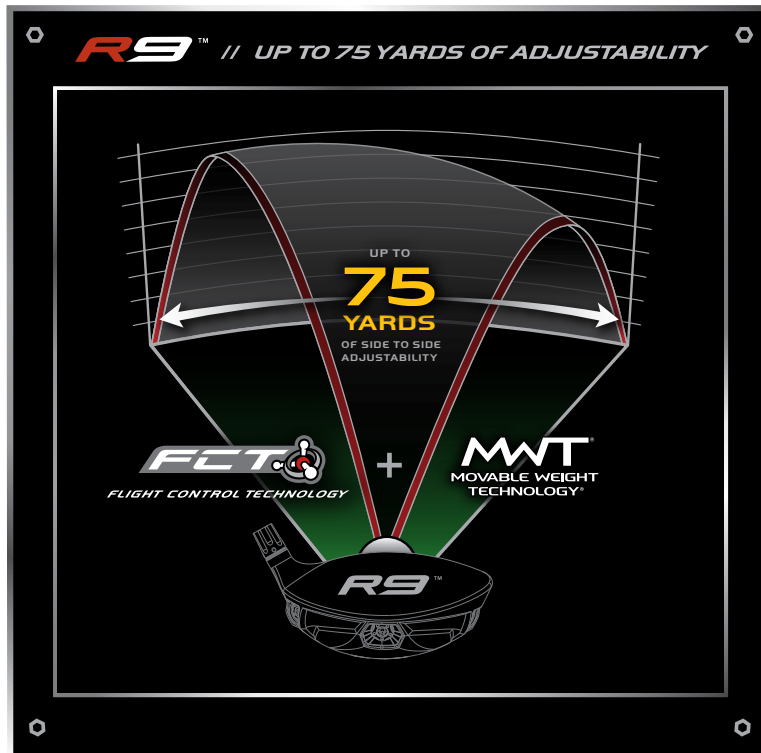

WARRANTY INFORMATION

Damage that results from the failure to follow the instructions in the user's manual is not covered under the Limited Consumer Warranty. Visit taylormadegolf.com or see your retailer for a copy of the Limited Consumer Warranty which contains specific limitations.