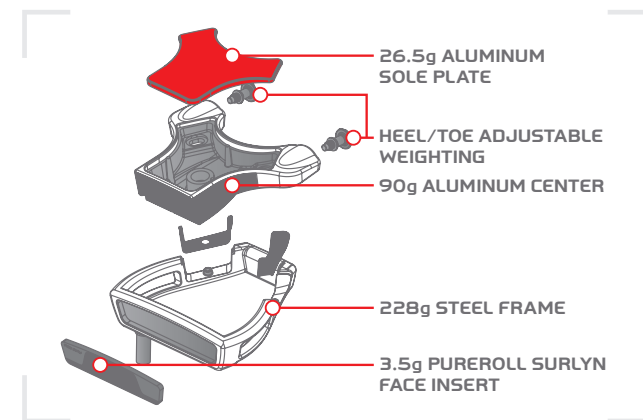

“TaylorMade has taken what we’ve learned from previous Ghost Spider models to create the Ghost Spider S, which is the most stable, forgiving, easy-to-square putter I’ve ever tried.

JASON DAY
PGA TOUR PROFESSIONAL

OUR MOST STABLE TOUR PUTTER

- ▶ 6000 MOI makes it easy to square the face at impact to start the ball on your intended line.
- ▶ 6000 MOI delivers tremendous twist-resistance on the backswing and off-center hits.
- ▶ 6000 MOI promotes phenomenal distance-control for more one-putts and fewer three-putts.
- ▶ Tour-designed crown flows smoothly into the outer frame for less distraction.
- ▶ Black/white frame and single white center-line promotes focus, accurate aim and stroke awareness.
- ▶ PureRoll Surlyn® insert promotes incredibly soft-yet-solid feel and smooth roll off the face.
- ▶ Single-bend, short-slant hosel with face-balanced / 30° toe-down promotes stability on all stroke types.

DESIGNED FOR STABILITY

GRIP

WINN SPIDER S STANDARD GRIP
WINN SPIDER S BELLY GRIP

INSERT

PUREROLL SURLYN®

MODEL	HAND	TYPE	MATERIAL	TOE HANG	OFFSET	LENGTH	HEAD WEIGHT	SHAFT	LOFT	LIE
GHØST SPIDER S	RH / LH	HIGH MOI Mallet	MULTI-MATERIAL	FACE BALANCED	1/2 SHAFT	33, 34, 35	360g	SINGLE BEND	2.5°	70°
GHØST SPIDER S SLANT	RH	HIGH MOI Mallet	MULTI-MATERIAL	30°	1/2 SHAFT	33, 34, 35	360g	SHORT SLANT	2.5°	70°
GHØST SPIDER S BELLY	RH / LH	HIGH MOI Mallet	MULTI-MATERIAL	FACE BALANCED	1/2 SHAFT	41, 43	380g	SINGLE BEND	2.5°	70°

CUSTOM OPTIONS AVAILABLE LIE +/- 3° LOFT +/- 3° LENGTH +/- 3"