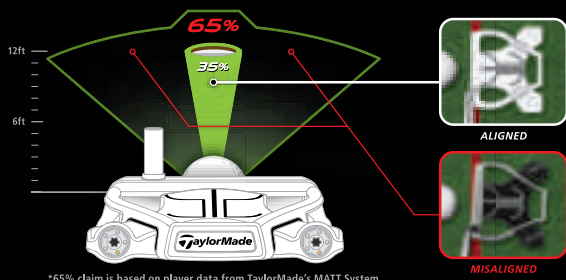

TaylorMade

GHØST Spider

65% OF ALL GOLFERS ARE NOT SQUARE TO THE HOLE FROM 12FT

GHOST SPIDER MAKES IT EASIER TO ALIGN

Spider Returns with a Vengeance

"The Ghost Spider I'm using has given me a whole new level of confidence. The white color makes it so easy to aim and the shape makes it so stable. I've never had this much control or made so many putts."

JASON DAY
PGA TOUR PROFESSIONAL

- ▶ White head contrasts with turf to make aiming dramatically easier to square the clubface
- ▶ White finish eliminates glare and "hot spots"
- ▶ Black, easy-to-see "basketball court" alignment lines make it easy to aim
- ▶ PURE ROLL technology promotes forwardspin for smooth roll
- ▶ Surlyn face insert delivers soft sound and feel
- ▶ Two 4-gram movable weights contribute to the most stable of any TaylorMade putter

GRIP:

Ghost Spider Winn Grip
Ghost Spider Winn Belly Grip

INSERT:

Surlyn PURE ROLL

MODEL	HAND	TYPE	MATERIAL	TOEHANG	OFFSET	LENGTH	HEAD WEIGHT	SHAFT	LOFT	LIE
GHOST SPIDER	R/L	High MOI Mallet	Multi-Material	Face Balanced	1/2 Shaft	33, 34, 35	360g	Single Bend	2.5°	70°
GHOST SPIDER CENTER	R/L	High MOI Mallet	Multi-Material	Face Balanced	No Offset	33, 34, 35	360g	Straight	2.5°	70°
GHOST SPIDER BELLY	R	High MOI Mallet	Multi-Material	Face Balanced	1/2 Shaft	41, 43	380g	Single Bend	2.5°	70°

CUSTOM OPTIONS +/- 2" STD | +/- 3" ON BELLY | 4-24g OF ADJUSTABLE WEIGHT