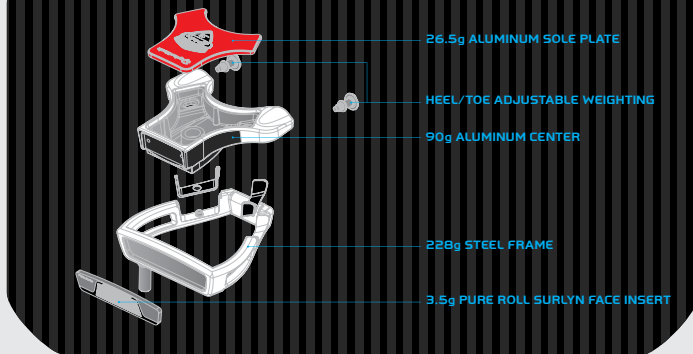

GHØST Spider S

DESIGNED FOR STABILITY

Our Most Stable Tour Putter

“ TaylorMade has taken what we’ve learned from previous Ghost Spider models to create the Ghost Spider S, which is the most stable, forgiving, easy-to-square putter I’ve ever tried. ”

JASON DAY
PGA TOUR PROFESSIONAL

- > 6000 MOI makes it easy to square the face at impact to start the ball on your intended line
- > 6000 MOI delivers tremendous twist-resistance on the backswing and off-center hits
- > 6000 MOI promotes phenomenal distance control for more one-putts and fewer three-putts
- > Tour-designed crown flows smoothly into the outer frame for less distraction
- > Black/white frame and single white center-line promotes focus, accurate aim and stroke awareness
- > PureRoll Surlyn® insert promotes incredibly soft-yet-solid feel and smooth roll off the face
- > Single-bend, short-slant hosel with face-balanced/ 30° toe-down promotes stability on all stroke types

GRIP:

Winn Spider S Standard Grip
Winn Spider S Belly Grip

INSERT:

Surlyn PURE ROLL

MODEL	HAND	TYPE	MATERIAL	TOEHANG	OFFSET	LENGTH	HEAD WEIGHT	SHAFT	LOFT	LIE
Ghost Spider S	R/L	High MOI Mallet	Multi-Material	Face Balanced	1/2 Shaft	33, 34, 35	360g	Single Bend	2.5°	70°
Ghost Spider S Slant	R	High MOI Mallet	Multi-Material	30°	1/2 Shaft	33, 34, 35	360g	Short Slant	2.5°	70°
Ghost Spider S Belly	R/L	High MOI Mallet	Multi-Material	Face Balanced	1/2 Shaft	41, 43	380g	Single Bend	2.5°	70°

CUSTOM OPTIONS | LIE +/- 3° AND LOFT +/- 2 AND LENGTH +/- 2