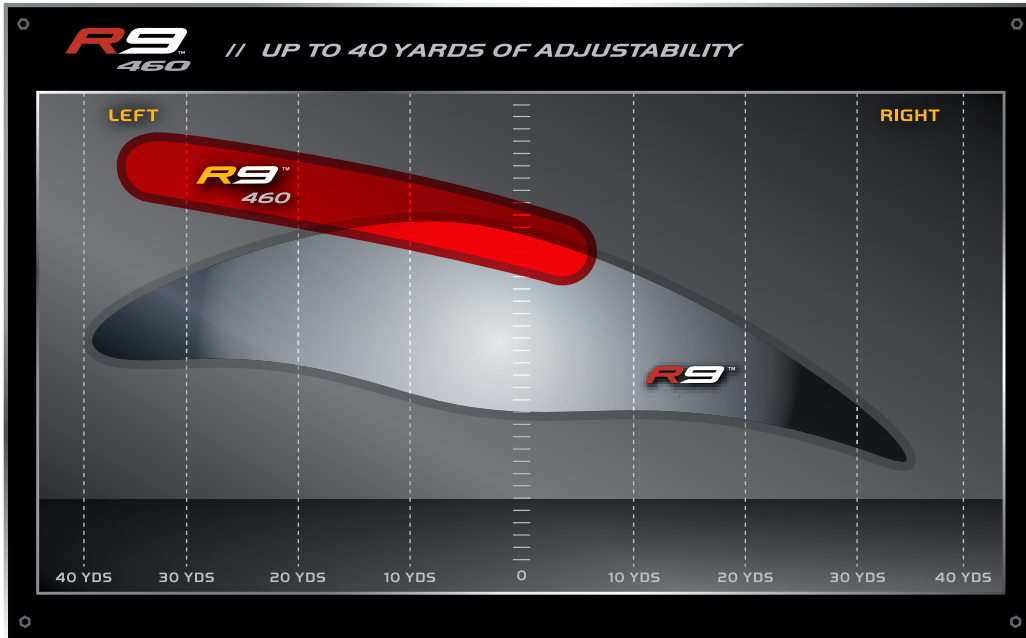

WARRANTY INFORMATION

Damage that results from the failure to follow the instructions in the user's manual is not covered under the Limited Consumer Warranty. Visit taylormadegolf.com or see your retailer for a copy of the Limited Consumer Warranty which contains specific limitations.