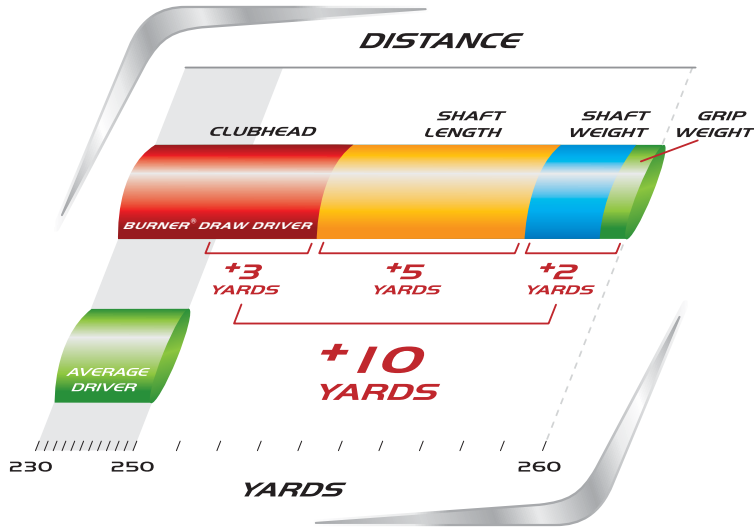

***Hit a Draw with Greater Ease.
Not to Mention Greater Distance.***

The Burner Draw driver incorporates more slice-correcting features, including our Draw-Weighted Technology, than any other TaylorMade driver, making it the ideal club for golfers – especially slicers – who need help hitting longer and straighter drives.

FEATURE	ADVANTAGE	BENEFIT
Draw-Weighted Technology	Weight is moved from the toe to the back-heel area of the clubhead	Easier to square the face at impact, promoting a distance-enhancing draw
SuperFast Technology	Extremely light total weight with light-and-long shaft	Promotes faster swing speed for added drive-crushing power
460 cc titanium clubhead with high MOI and Inverted Cone Technology	Maximum effective MOI (eMOI)* exceeding 5800	Unsurpassed forgiveness for long, straight results on off-center hits
Bullet-shaped clubhead with sleek crown markings	Fast and distinctive look at address	Promotes increased confidence and speed

* Effective MOI (eMOI) is the positive influence on ball speed on off-center hits that's exerted by the combined effects of a driver's MOI and clubface technology (versus constant-thickness clubfaces). eMOI in TaylorMade drivers is dramatically higher, and more valuable in terms of its affect on ball speed, than MOI alone, owing to the benefits of TaylorMade's patented Inverted Cone Technology.

SUPERFAST TECHNOLOGY

BURNER® DRAW DRIVER SPECIFICATIONS

Club	Left Handed	Loft	Lie	Head Volume	Club Length	Swing Weight
9.5	Yes	9.5°	59°	460 cc	46"	D5
10.5	Yes	10.5°	59°	460 cc	46"	D5
HT	No	13°	59°	460 cc	46"	D5