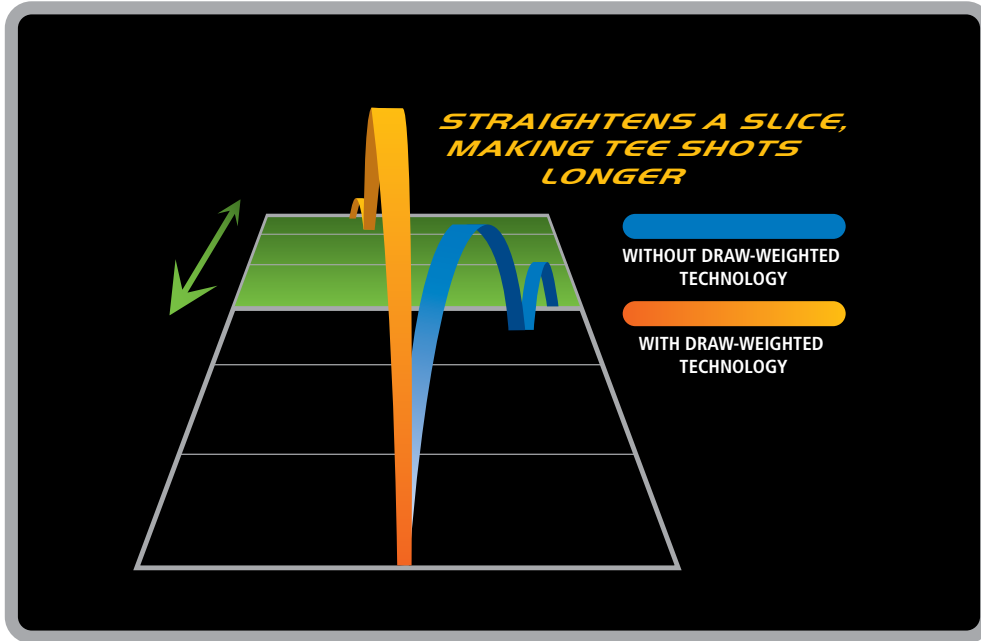

***Hit a Draw with Greater Ease.
Not to Mention Greater Distance.***

The Burner Draw driver incorporates more slice-correcting features, including our Draw-Weighted Technology, than any other TaylorMade driver, making it the ideal club for golfers – especially slicers – who need help hitting longer and straighter drives.

FEATURE	ADVANTAGE	BENEFIT
Draw-Weighted Technology	Weight is moved from the toe to the back-heel area of the clubhead	Easier to square the face at impact, promoting a distance-enhancing draw
SuperFast Technology	Extremely light total weight with light-and-long shaft	Promotes faster swing speed for added drive-crushing power
460 cc titanium clubhead with high MOI and Inverted Cone Technology	Maximum effective MOI (eMOI)* exceeding 5800	Unsurpassed forgiveness for long, straight results on off-center hits
Bullet-shaped clubhead with sleek crown markings	Fast and distinctive look at address	Promotes increased confidence and speed

* Effective MOI (eMOI) is the positive influence on ball speed on off-center hits that's exerted by the combined effects of a driver's MOI and clubface technology (versus constant-thickness clubfaces). eMOI in TaylorMade drivers is dramatically higher, and more valuable in terms of its affect on ball speed, than MOI alone, owing to the benefits of TaylorMade's patented Inverted Cone Technology.

SUPERFAST TECHNOLOGY

BURNER® DRAW DRIVER SPECIFICATIONS

Club	Left Handed	Loft	Lie	Head Volume	Club Length	Swing Weight
9.5	Yes	9.5°	59°	460 cc	46"	D5
10.5	Yes	10.5°	59°	460 cc	46"	D5
HT	No	13°	59°	460 cc	46"	D5