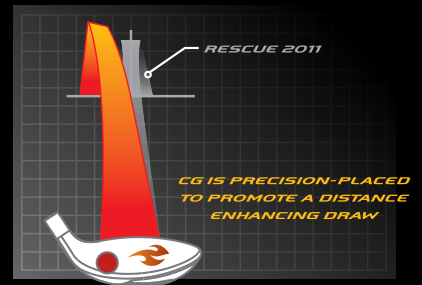

BURNER[®] 2.0

IRON AND RESCUE™ CLUB SET

LEGENDARY BURNER
DISTANCE PLUS EASY TO
LAUNCH RESCUE CLUBS

RESCUE DRAW BIAS

BURNER[®] 2.0 IRONS

- ▶ Each iron individually engineered, resulting in the enhancement of multiple club properties that promote distance, uniform distance-gaps, increased playability and better sound and feel
- ▶ Thin-faced, high COR long-irons promote faster ball speed for longer distance
- ▶ CG location in each head is precision-placed to optimize long-, middle- and short-iron flight; high-COR faces promote fast ball speed for long distance in the long-irons