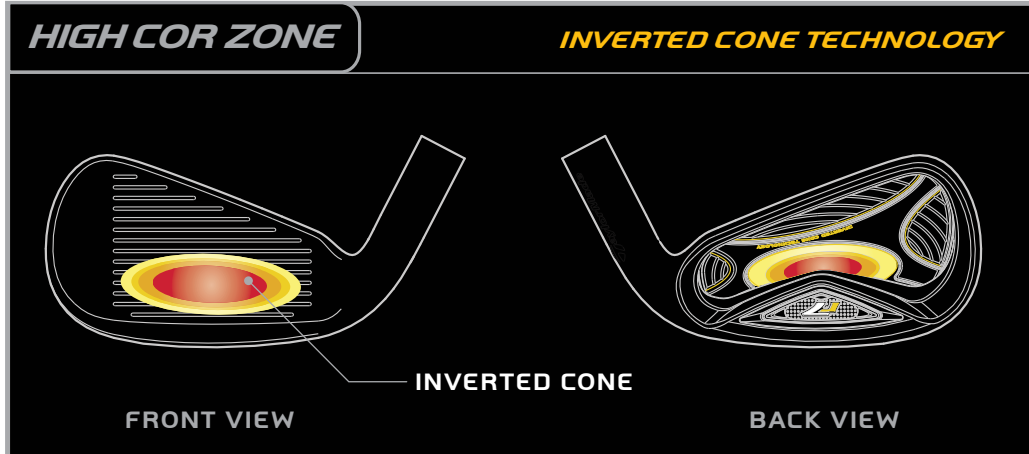

Unleash Your Draw.

FEATURES	BENEFITS
Inverted Cone Technology	Increased ball speed and distance
Draw-Weighted Technology	Encourages faster clubface rotation through impact to promote a draw
Dampening web made of soft aluminum and high tech bonding compound	Phenominally soft feel at impact
Ultra-deep and wide cavity design	Easy to launch on a high launch-angle for increased carry and distance
Maximum offset	Promotes a draw or straight shot
Wide, cambered sole	Easy to hit from a variety of lies
Lightweight Uniflex shaft	Higher ball flight and longer carry for increased distance
TaylorMade® logo Arrow grip	Increased feel, comfort, traction together promote better performance

WARRANTY INFORMATION

R7 XD IRONS SPECIFICATIONS

Iron	Loft	Lie	Offset	Graphite	STD Flex	Graphite S/W	Steel	STD Flex	S/W	Grip
5	25°	62°	6.3 mm	38.00" / 37.00"	S,R,M,L	D0 / C3.5	37.75"	Uniflex, R	D1	TaylorMade Arrow Reminder
6	28°	62.5°	6.0 mm	37.50" / 36.50"	S,R,M,L	D0 / C3.5	37.25"	Uniflex, R	D1	TaylorMade Arrow Reminder
7	32°	63°	5.7 mm	37.00" / 36.00"	S,R,M,L	D0 / C3.5	36.75"	Uniflex, R	D1	TaylorMade Arrow Reminder
8	36°	63.5°	5.3 mm	36.50" / 35.50"	S,R,M,L	D0 / C3.5	36.25"	Uniflex, R	D1	TaylorMade Arrow Reminder
9	40°	64°	5.0 mm	36.00" / 35.00"	S,R,M,L	D0 / C3.5	35.75"	Uniflex, R	D1	TaylorMade Arrow Reminder
PW	44°	64.5°	4.7 mm	35.75" / 34.75"	S,R,M,L	D1 / C4.5	35.50"	Uniflex, R	D2	TaylorMade Arrow Reminder
SW	54°	64.5°	2.0 mm	35.50" / 34.50"	S,R,M,L	D3 / C6.5	35.25"	Uniflex, R	D4	TaylorMade Arrow Reminder