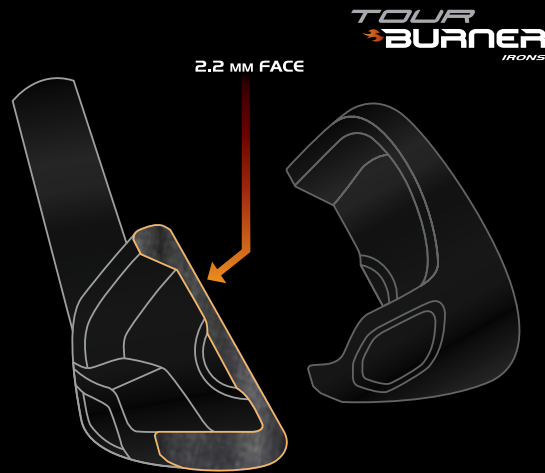

**TOUR  
BURNER**  
IRONS

## Burner Distance with Tour Playability

FEATURE	ADVANTAGE	BENEFIT
Thin and fast 2.2 millimeter face	High COR	Burner ball speed and distance
New Multi-Functional Sole	Moderate width with a beveled trailing edge	Combines low CG with the exceptional playability of a thin sole
Medium top-line and offset	Clean and classic appearance at address	Excellent playability
Inverted Cone Technology	Fast ball speed from a larger portion of the face	Long distance on off-center hits

### TOUR BURNER® IRONS SPECIFICATIONS

Iron	Left Handed	Loft	Lie	Offset	Graphite	STD Flex	Graphite SW	Steel	STD Flex	Steel SW	Grip
2	No	18°	60.5°	6.1 mm	39.50"	S,R,M	D1	39.25"	X,S,R	D2	TaylorMade Tour Velvet
3	Yes	20°	61°	5.7 mm	39.00"	S,R,M	D1	38.75"	X,S,R	D2	TaylorMade Tour Velvet
4	Yes	23°	61.5°	5.3 mm	38.50"	S,R,M	D1	38.25"	X,S,R	D2	TaylorMade Tour Velvet
5	Yes	26°	62°	4.9 mm	38.00"	S,R,M	D1	37.75"	X,S,R	D2	TaylorMade Tour Velvet
6	Yes	29°	62.5°	4.5 mm	37.50"	S,R,M	D1	37.25"	X,S,R	D2	TaylorMade Tour Velvet
7	Yes	33°	63°	4.1 mm	37.00"	S,R,M	D1	36.75"	X,S,R	D2	TaylorMade Tour Velvet
8	Yes	37°	63.5°	3.7 mm	36.50"	S,R,M	D1	36.25"	X,S,R	D2	TaylorMade Tour Velvet
9	Yes	41°	64°	3.3 mm	36.00"	S,R,M	D1	35.75"	X,S,R	D2	TaylorMade Tour Velvet
PW	Yes	46°	64.5°	2.9 mm	35.75"	S,R,M	D2	35.50"	X,S,R	D3	TaylorMade Tour Velvet
AW	Yes	50°	64.5°	2.9 mm	35.75"	S,R,M	D2	35.50"	X,S,R	D3	TaylorMade Tour Velvet
SW	Yes	55°	64.5°	1.0 mm	35.50"	S,R,M	D4	35.25"	X,S,R	D5	TaylorMade Tour Velvet
LW	No	60°	64.5°	1.0 mm	35.25"	S,R,M	D5	35.00"	X,S,R	D6	TaylorMade Tour Velvet
Graphite Shaft: Men's Burner RE•AX 65 (Silver, Red, Black, 65 grams, Parallel tip .370)											
Steel Shaft: Men's Burner 105 (Chrome, 105 grams, Parallel tip .370)											

**TAYLORMADE® TOUR BURNER® IRONS**  
**THIN & FAST FACE**

**20% THINNER FACE = GREATER DISTANCE**  
20% thinner than the average competitor's club face

**TAYLORMADE® TOUR BURNER IRONS**  
**MULTI-FUNCTIONAL SOLE**